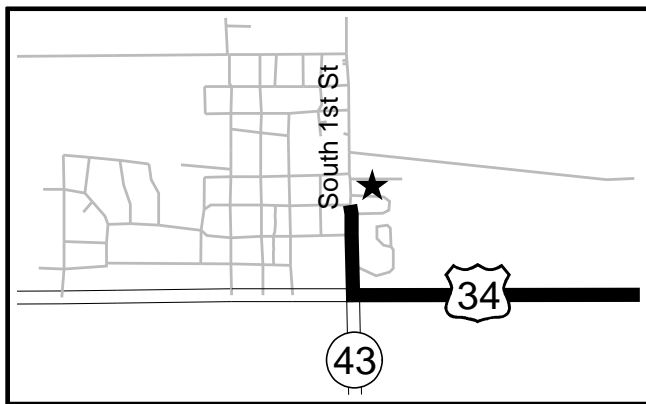

Spring Fling 2024

Spring Fling

May 18, 2024

Ride Starts at 9:00 am
On-site registration at 8:30 am
Course closes at 3:00 pm

Eagle Start / Finish / SAG:
Eagle Elementary School
600 South 1st Street

Louisville Start / Finish / SAG:
Louisville Public Schools
202 West 3rd Street

Murdock SAG:
Elmwood-Murdock Jr/Sr High School Ballfield
300 Wyoming Street

Distances:
Eagle - Louisville - Eagle or
Louisville - Eagle - Louisville: 59 miles
Eagle - Murdock - Eagle: 31 miles
Louisville - Murdock - Louisville: 28 miles

Eagle Detail

Louisville Detail

Murdock Detail