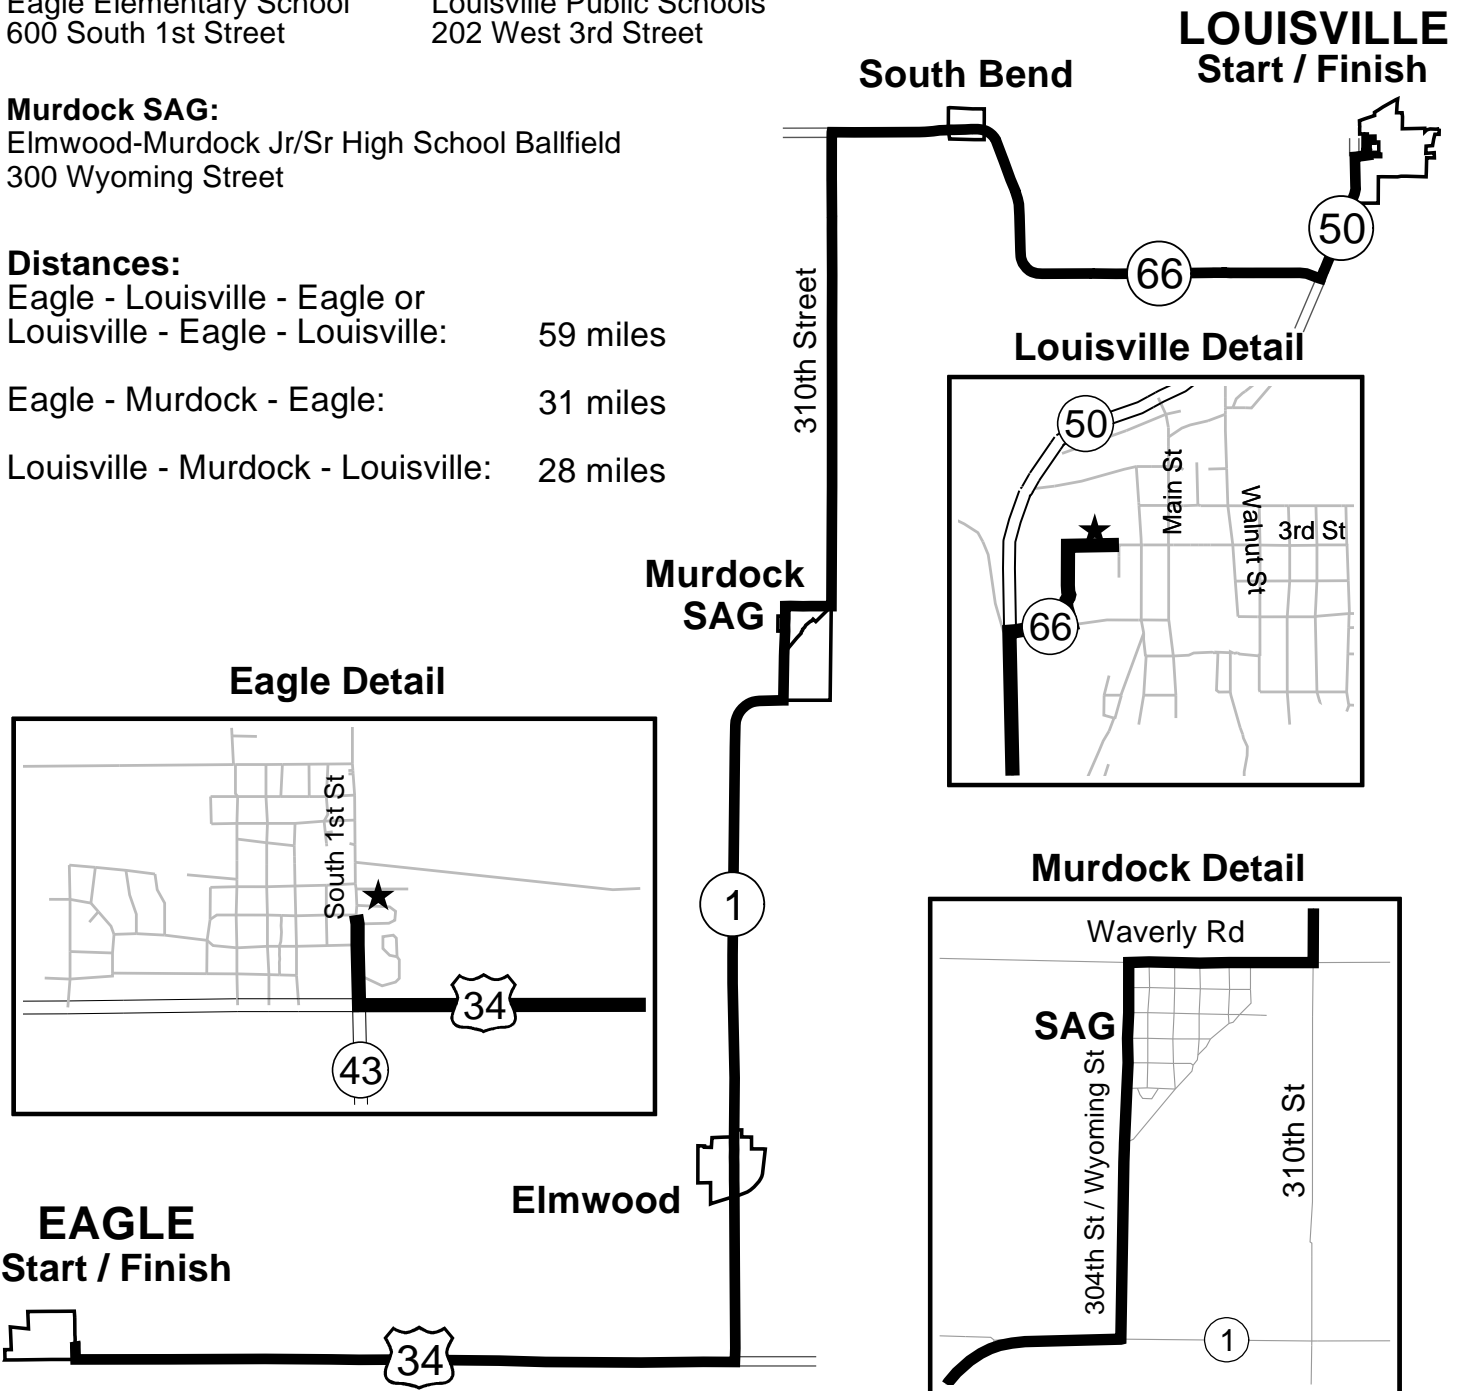

Spring Fling 2024

Spring Fling

May 18, 2024

Ride Starts at 9:00 am
On-site registration at 8:30 am
Course closes at 3:00 pm

Eagle Start / Finish / SAG:
Eagle Elementary School
600 South 1st Street

Louisville Start / Finish / SAG:
Louisville Public Schools
202 West 3rd Street

Murdock SAG:
Elmwood-Murdock Jr/Sr High School Ballfield
300 Wyoming Street

Distances:
Eagle - Louisville - Eagle or
Louisville - Eagle - Louisville: 59 miles
Eagle - Murdock - Eagle: 31 miles
Louisville - Murdock - Louisville: 28 miles

Eagle Detail

Louisville Detail

Murdock Detail