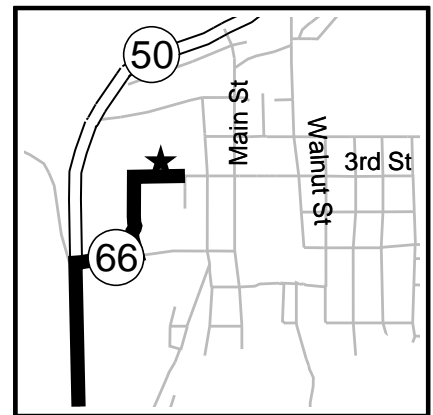

Spring Fling 2024

Spring Fling

May 18, 2024

Ride Starts at 9:00 am
On-site registration at 8:30 am
Course closes at 3:00 pm

Eagle Start / Finish / SAG:
Eagle Elementary School
600 South 1st Street

Louisville Start / Finish / SAG:
Louisville Public Schools
202 West 3rd Street

Murdock SAG:
Elmwood-Murdock Jr/Sr High School Ballfield
300 Wyoming Street

Distances:
Eagle - Louisville - Eagle or
Louisville - Eagle - Louisville: 59 miles
Eagle - Murdock - Eagle: 31 miles
Louisville - Murdock - Louisville: 28 miles

Eagle Detail

Louisville Detail

Murdock Detail