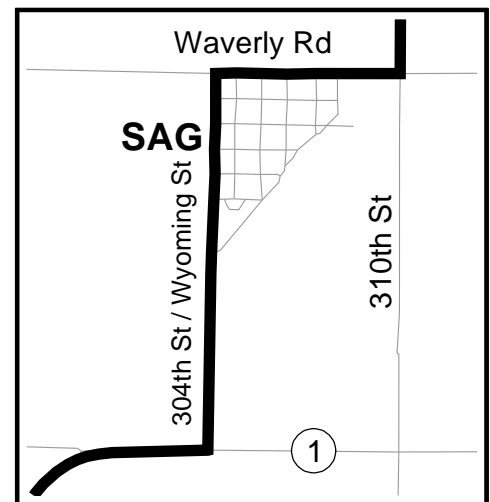

Spring Fling 2023

Spring Fling
May 20, 2023

Ride Starts at 9:00 am
On-site registration at 8:30 am
Course closes at 3:00 pm

Eagle Start / Finish / SAG:
Eagle Elementary School
600 South 1st Street

Louisville Start / Finish / SAG:
Louisville Public Schools
202 West 3rd Street

Murdock SAG:
Elmwood-Murdock Jr/Sr High School Ballfield
300 Wyoming Street

Distances:
Eagle - Louisville - Eagle or
Louisville - Eagle - Louisville: 59 miles
Eagle - Murdock - Eagle: 31 miles
Louisville - Murdock - Louisville: 28 miles

LOUISVILLE
Start / Finish

South Bend

Louisville Detail

Eagle Detail

Murdock Detail

EAGLE
Start / Finish

Elmwood