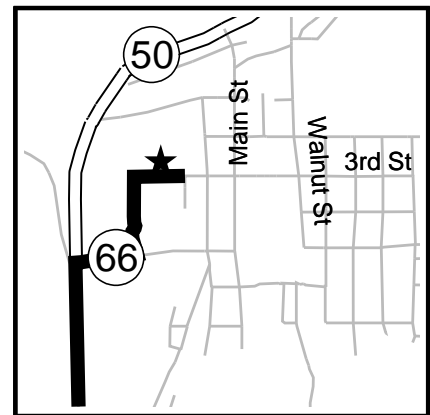

Spring Fling 2023

Spring Fling
May 20, 2023

Ride Starts at 9:00 am
On-site registration at 8:30 am
Course closes at 3:00 pm

Eagle Start / Finish / SAG:
Eagle Elementary School
600 South 1st Street

Louisville Start / Finish / SAG:
Louisville Public Schools
202 West 3rd Street

Murdock SAG:
Elmwood-Murdock Jr/Sr High School Ballfield
300 Wyoming Street

Distances:
Eagle - Louisville - Eagle or
Louisville - Eagle - Louisville: 59 miles
Eagle - Murdock - Eagle: 31 miles
Louisville - Murdock - Louisville: 28 miles

LOUISVILLE
Start / Finish

South Bend

Louisville Detail

Eagle Detail

Murdock Detail

EAGLE
Start / Finish

Elmwood