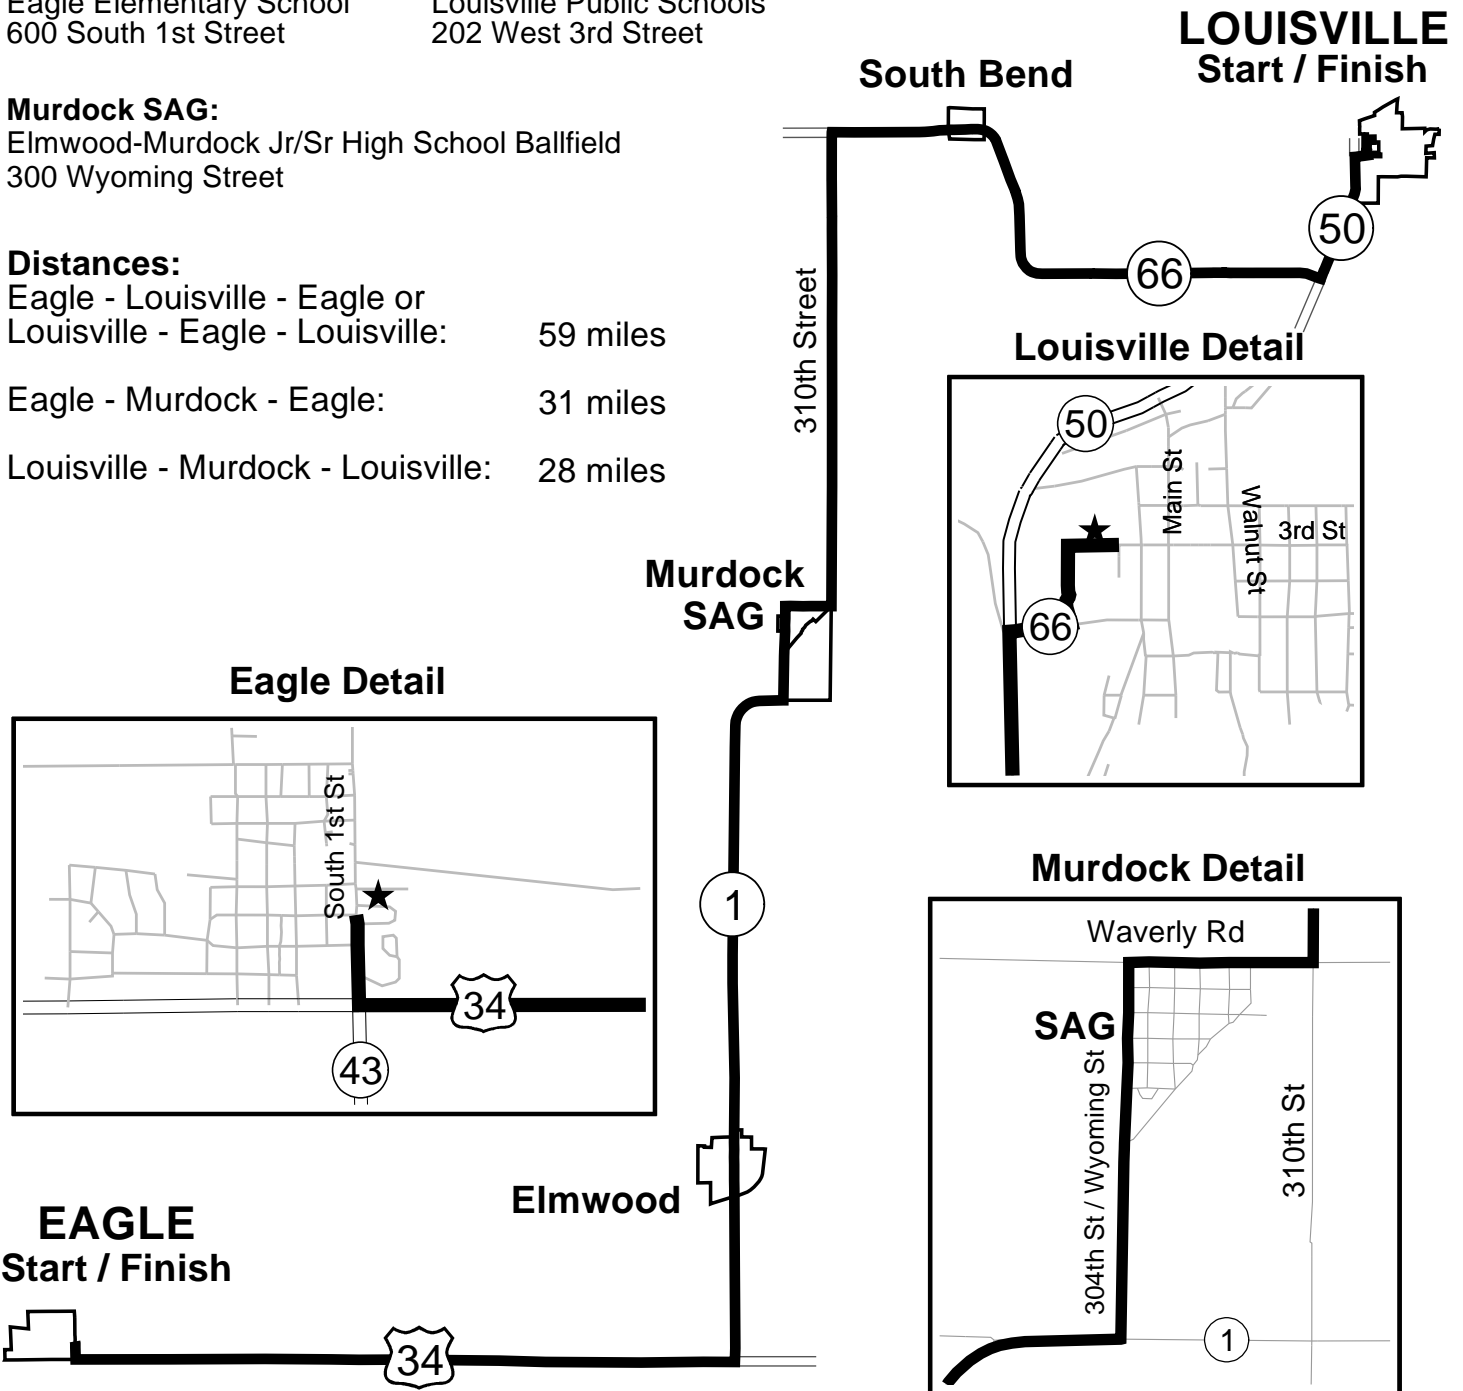

Spring Fling 2023

Spring Fling
May 20, 2023

Ride Starts at 9:00 am
On-site registration at 8:30 am
Course closes at 3:00 pm

Eagle Start / Finish / SAG:
Eagle Elementary School
600 South 1st Street

Louisville Start / Finish / SAG:
Louisville Public Schools
202 West 3rd Street

Murdock SAG:
Elmwood-Murdock Jr/Sr High School Ballfield
300 Wyoming Street

Distances:
Eagle - Louisville - Eagle or
Louisville - Eagle - Louisville: 59 miles
Eagle - Murdock - Eagle: 31 miles
Louisville - Murdock - Louisville: 28 miles

LOUISVILLE
Start / Finish

South Bend

Louisville Detail

Eagle Detail

Murdock Detail

EAGLE
Start / Finish

Elmwood