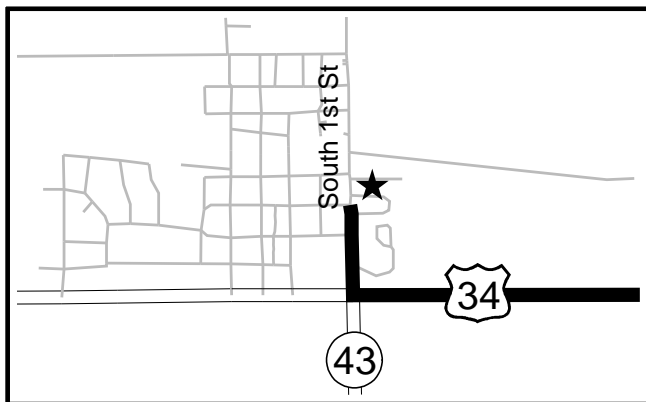

Murdock SAG:
Elmwood-Murdock Jr/Sr High School Ballfield
300 Wyoming Street

Distances:
Eagle - Louisville - Eagle or
Louisville - Eagle - Louisville: 59 miles
Eagle - Murdock - Eagle: 31 miles
Louisville - Murdock - Louisville: 28 miles

LOUISVILLE
Start / Finish

South Bend

Louisville Detail

Eagle Detail

Murdock Detail

EAGLE
Start / Finish

Elmwood