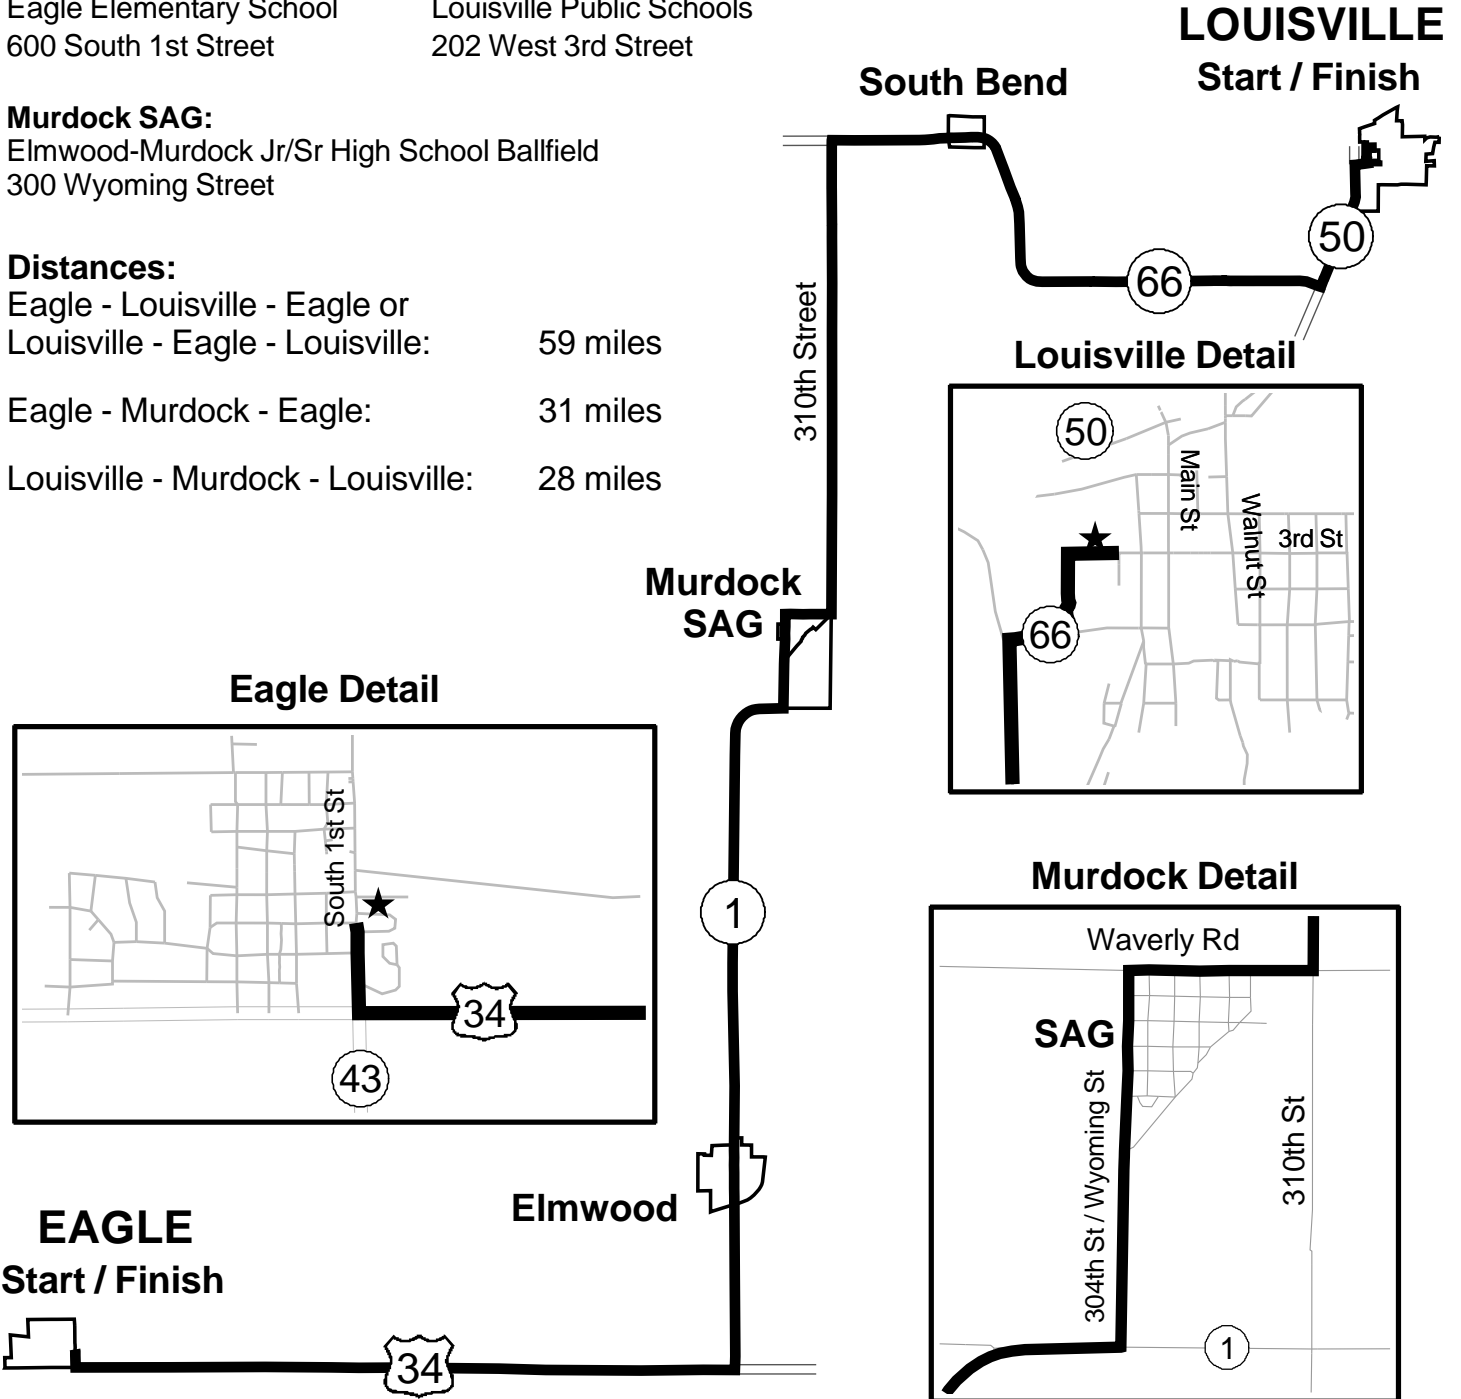

Spring Fling 2018

Eagle Start / Finish / SAG:
 Eagle Elementary School
 600 South 1st Street

Louisville Start / Finish / SAG:
 Louisville Public Schools
 202 West 3rd Street

Murdock SAG:
 Elmwood-Murdock Jr/Sr High School Ballfield
 300 Wyoming Street

Distances:
 Eagle - Louisville - Eagle or
 Louisville - Eagle - Louisville: 59 miles
 Eagle - Murdock - Eagle: 31 miles
 Louisville - Murdock - Louisville: 28 miles

Eagle Detail

Louisville Detail

Murdock Detail

EAGLE
 Start / Finish

Elmwood

LOUISVILLE
 Start / Finish