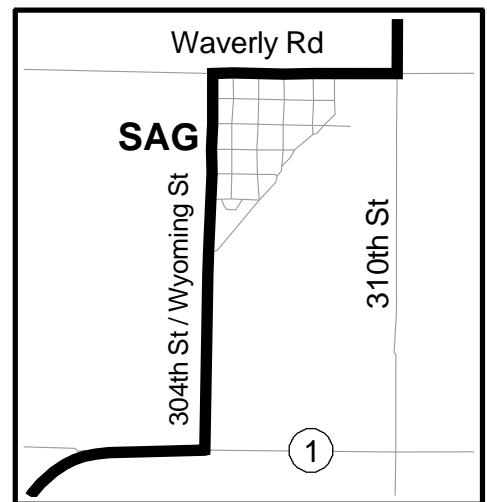

Spring Fling 2018

Eagle Start / Finish / SAG:
 Eagle Elementary School
 600 South 1st Street

Louisville Start / Finish / SAG:
 Louisville Public Schools
 202 West 3rd Street

Murdock SAG:
 Elmwood-Murdock Jr/Sr High School Ballfield
 300 Wyoming Street

Distances:
 Eagle - Louisville - Eagle or
 Louisville - Eagle - Louisville: 59 miles
 Eagle - Murdock - Eagle: 31 miles
 Louisville - Murdock - Louisville: 28 miles

Eagle Detail

Louisville Detail

Murdock Detail

EAGLE
 Start / Finish

Elmwood

LOUISVILLE
 Start / Finish