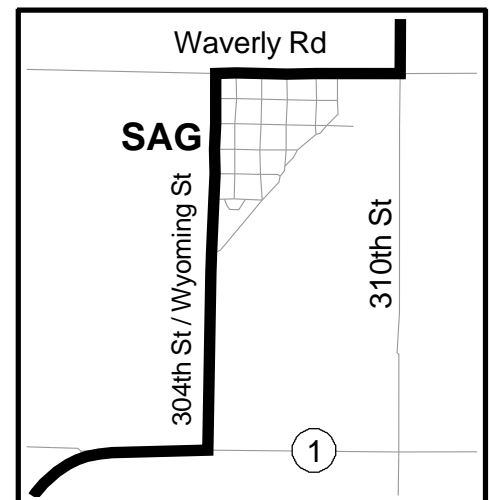

Spring Fling

May 6, 2017

Spring Fling 2017

GREAT PLAINS
Bicycling Club
Lincoln nebraska

Eagle Start / Finish / SAG:

Eagle Elementary School
600 South 1st Street

Louisville Start / Finish / SAG:

Louisville Public Schools
202 West 3rd Street

Murdock SAG:

Elmwood-Murdock Jr/Sr High School Ballfield
300 Wyoming Street

Distances:

Eagle - Louisville - Eagle or
Louisville - Eagle - Louisville: 59 miles

Eagle - Murdock - Eagle: 31 miles

Louisville - Murdock - Louisville: 28 miles

LOUISVILLE
Start / Finish

South Bend

Louisville Detail

Eagle Detail

Murdock SAG

Murdock Detail

EAGLE

Start / Finish

Elmwood