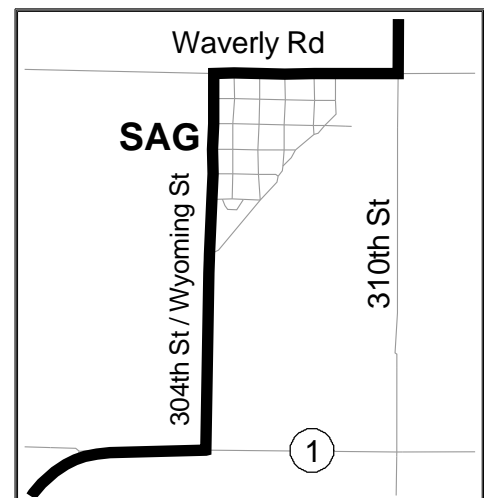

**Murdock SAG:**  
Elmwood-Murdock Jr/Sr High School Ballfield  
300 Wyoming Street

**Distances:**  
Eagle - Louisville - Eagle or  
Louisville - Eagle - Louisville: 59 miles  
Eagle - Murdock - Eagle: 31 miles  
Louisville - Murdock - Louisville: 28 miles

**LOUISVILLE**  
Start / Finish

South Bend

**Louisville Detail**

**Eagle Detail**

**Murdock SAG**

**Murdock Detail**

**EAGLE**  
Start / Finish

Elmwood