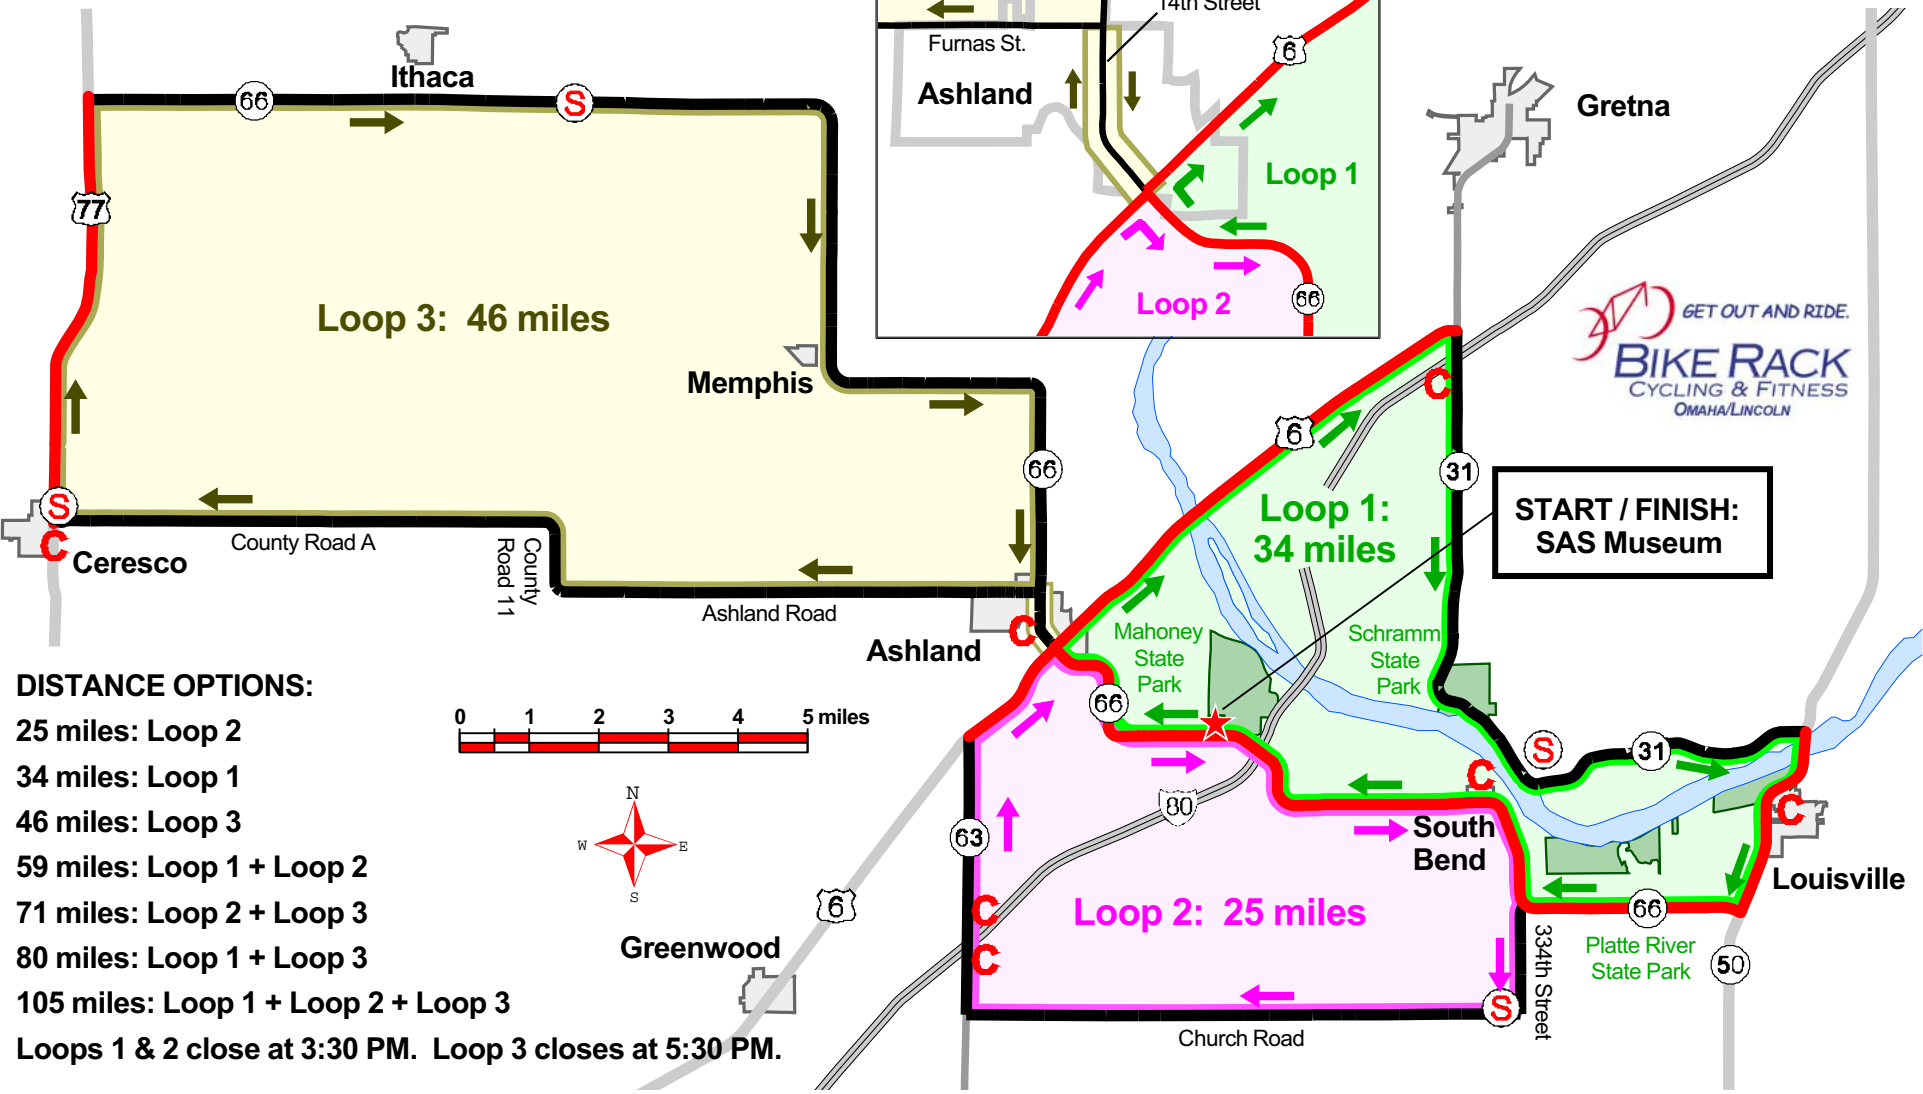

HEATSTROKE
Century Ride
August 28, 2011

Course consists of 3 loops.
START / FINISH for each loop:
 Strategic Air and Space Museum
 West Park Highway (Hwy 66)
 One-half mile west from
 I-80 Exit 426
 (shown on map by ★)

Key to Route Symbols	
	Paved highway with shoulder
	Paved road, no shoulder
	Convenience store

- DISTANCE OPTIONS:**
- 25 miles: Loop 2
 - 34 miles: Loop 1
 - 46 miles: Loop 3
 - 59 miles: Loop 1 + Loop 2
 - 71 miles: Loop 2 + Loop 3
 - 80 miles: Loop 1 + Loop 3
 - 105 miles: Loop 1 + Loop 2 + Loop 3
- Loops 1 & 2 close at 3:30 PM. Loop 3 closes at 5:30 PM.