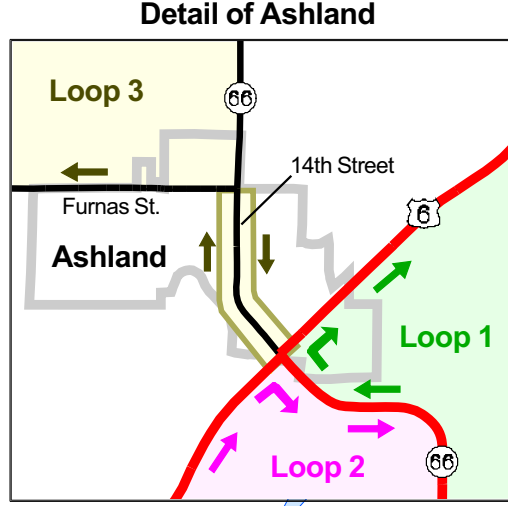

HEATSTROKE
Century Ride
August 28, 2011

Course consists of 3 loops.
START / FINISH for each loop:
 Strategic Air and Space Museum
 West Park Highway (Hwy 66)
 One-half mile west from
 I-80 Exit 426
 (shown on map by ★)

Key to Route Symbols	
	Paved highway with shoulder
	Paved road, no shoulder
	Convenience store

- DISTANCE OPTIONS:**
- 25 miles: Loop 2
 - 34 miles: Loop 1
 - 46 miles: Loop 3
 - 59 miles: Loop 1 + Loop 2
 - 71 miles: Loop 2 + Loop 3
 - 80 miles: Loop 1 + Loop 3
 - 105 miles: Loop 1 + Loop 2 + Loop 3
- Loops 1 & 2 close at 3:30 PM. Loop 3 closes at 5:30 PM.